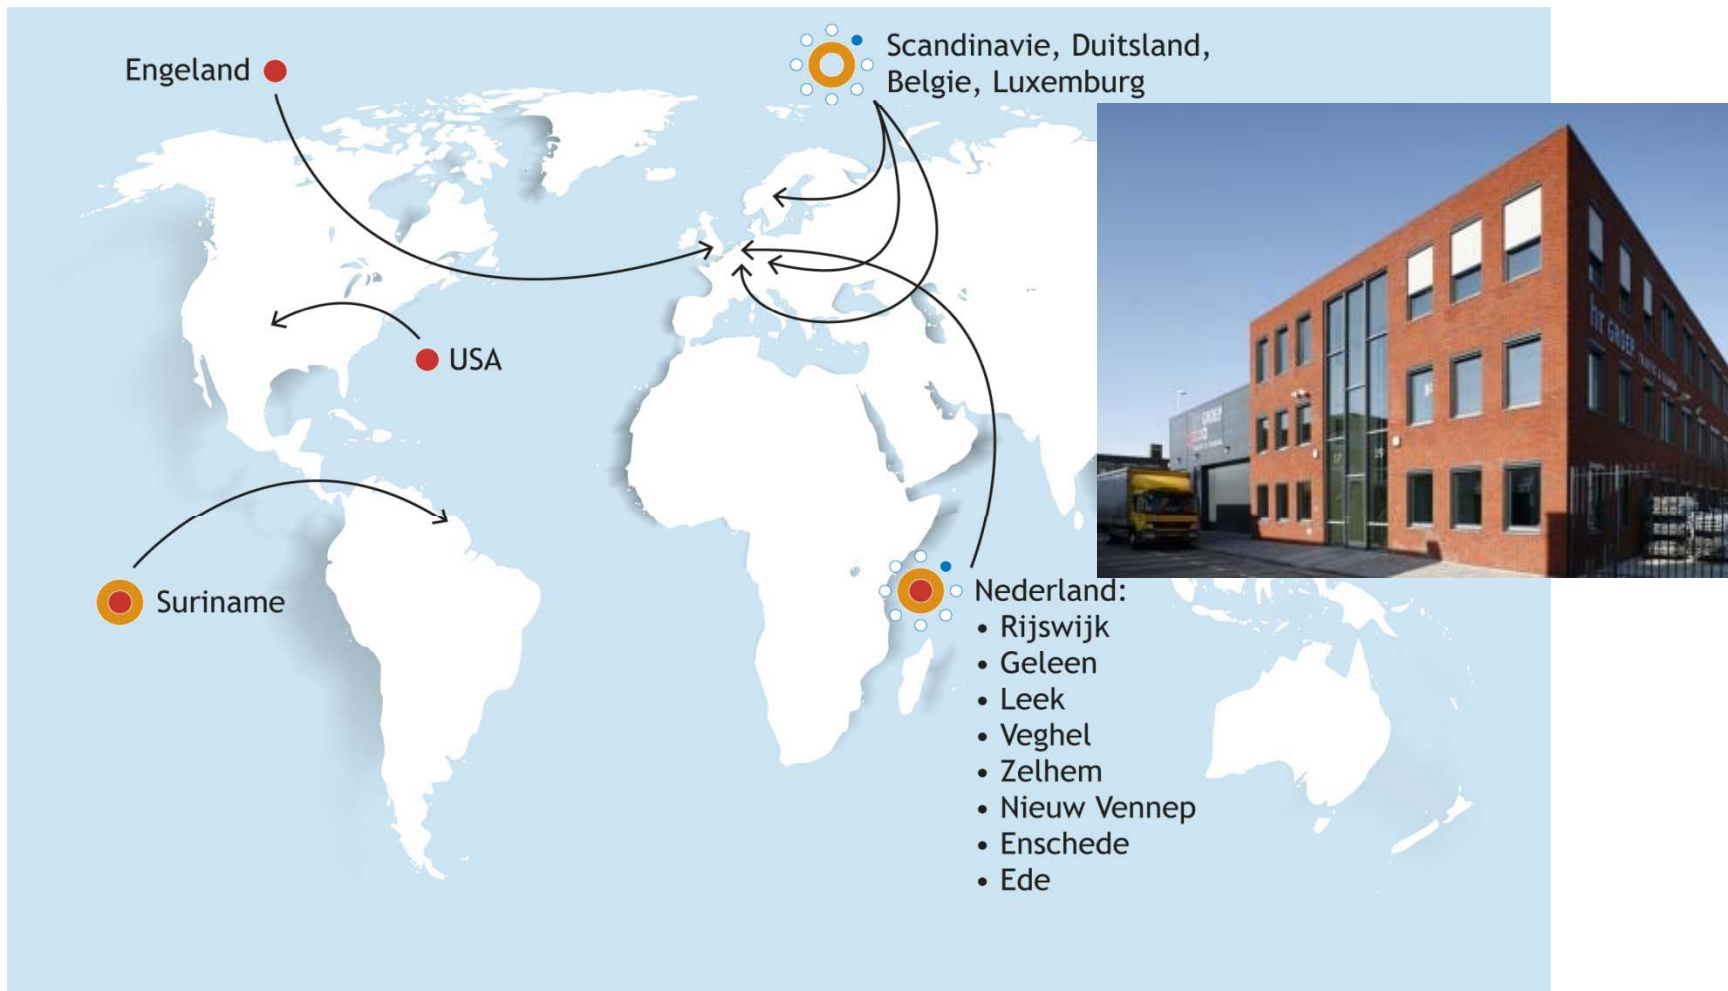

Headquarter: Rijswijk, The Netherlands