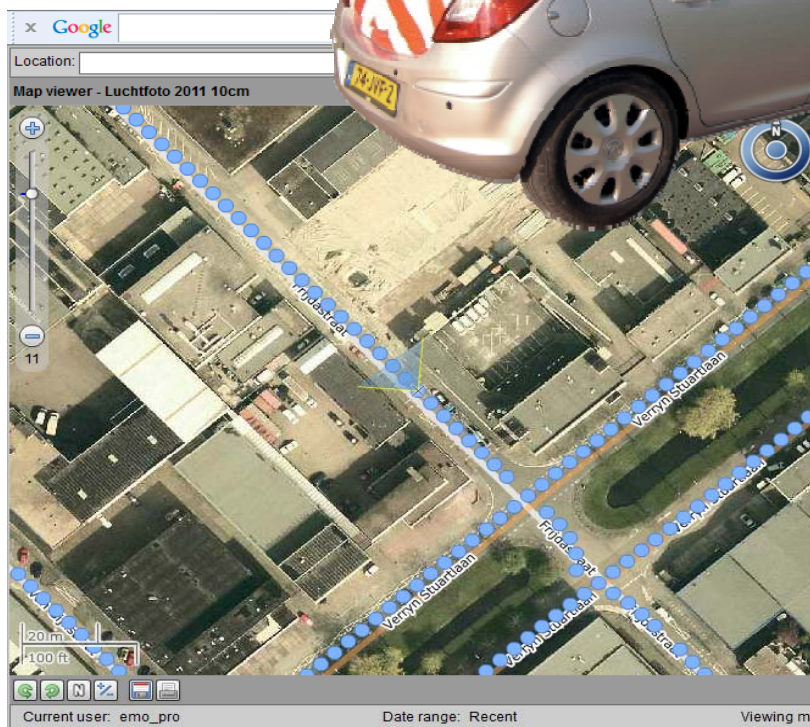

City Safety Management System

360° pictures