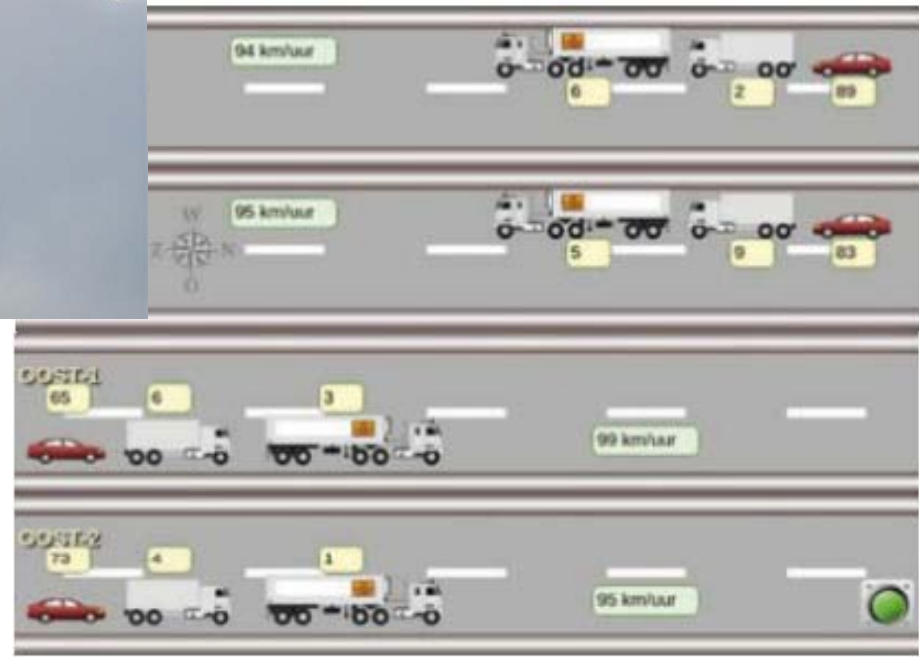

Violation Detection Systems