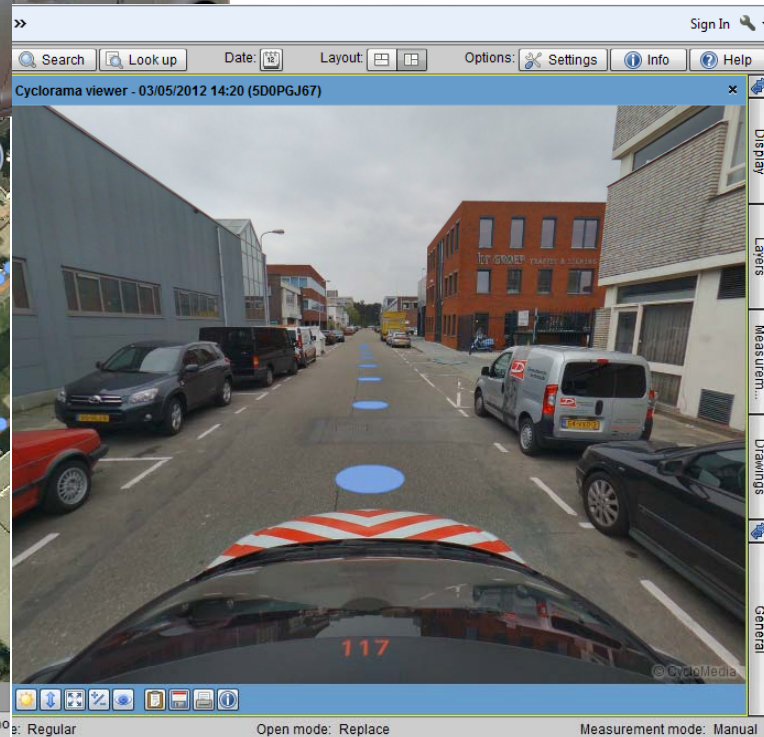

City Safety Management System

360° pictures